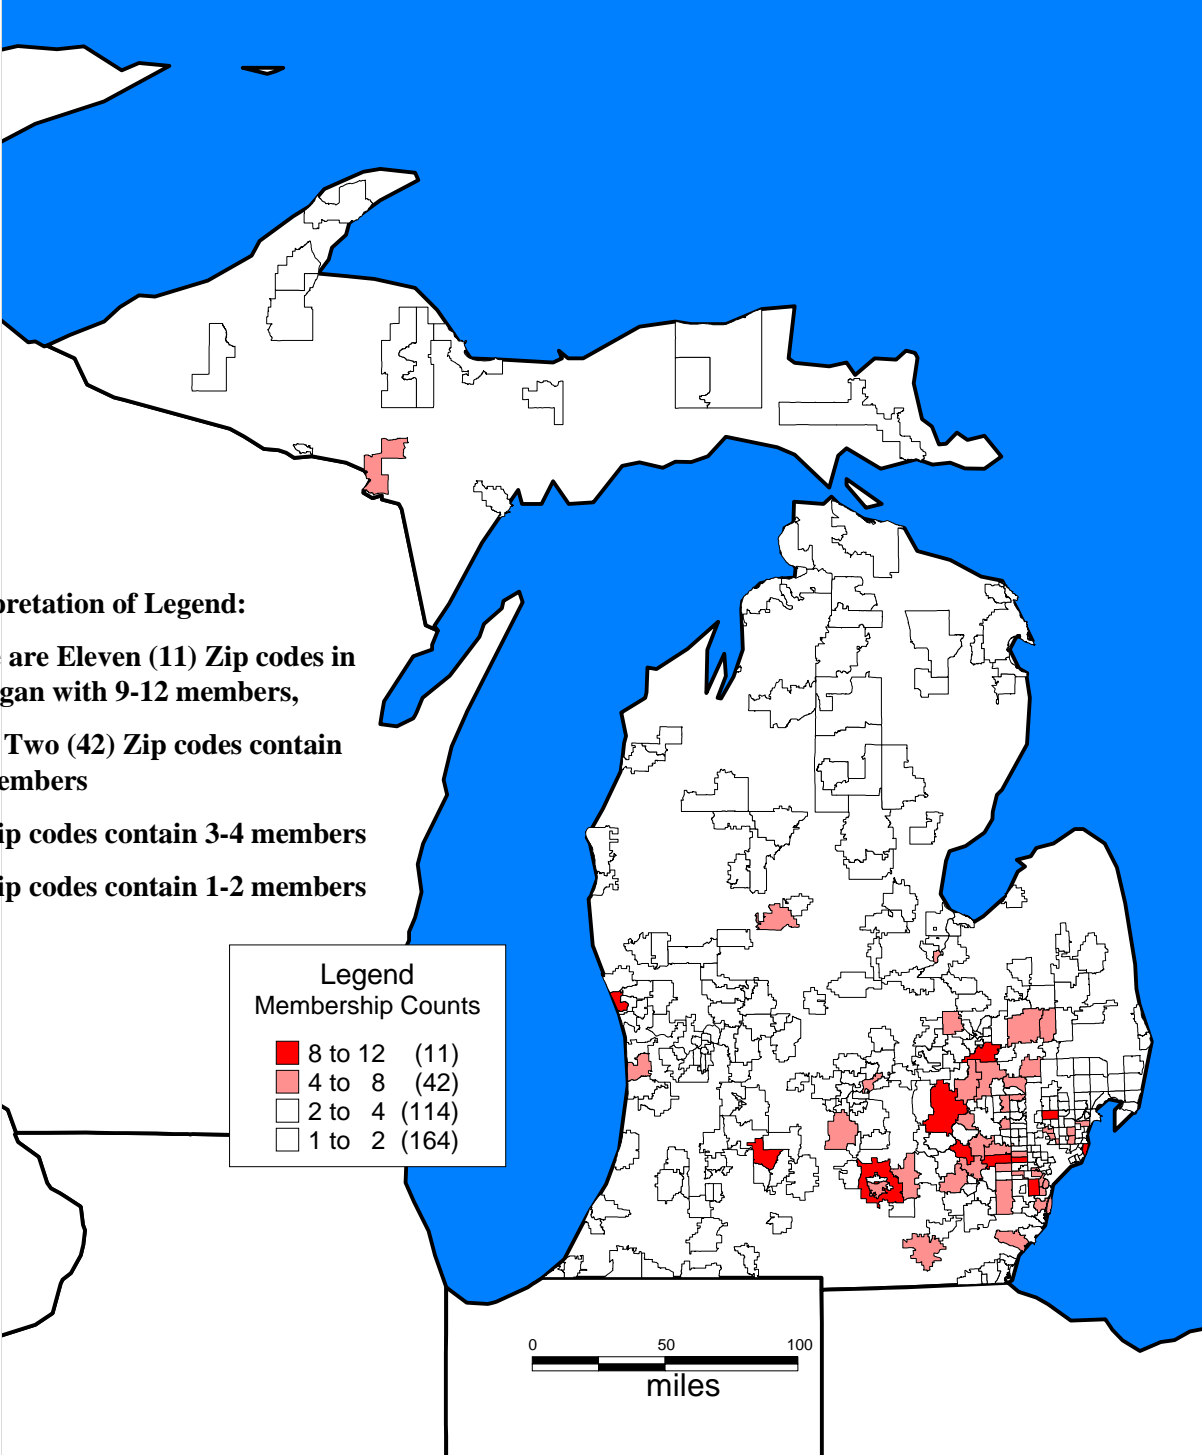

Michigan Rifle and Pistol Association Membership Concentration

Note: Data as of May 1st, 2000. The above map reflects Michigan residents only, who were 751 out of 770 total members.

Submitted by Dave Goebel